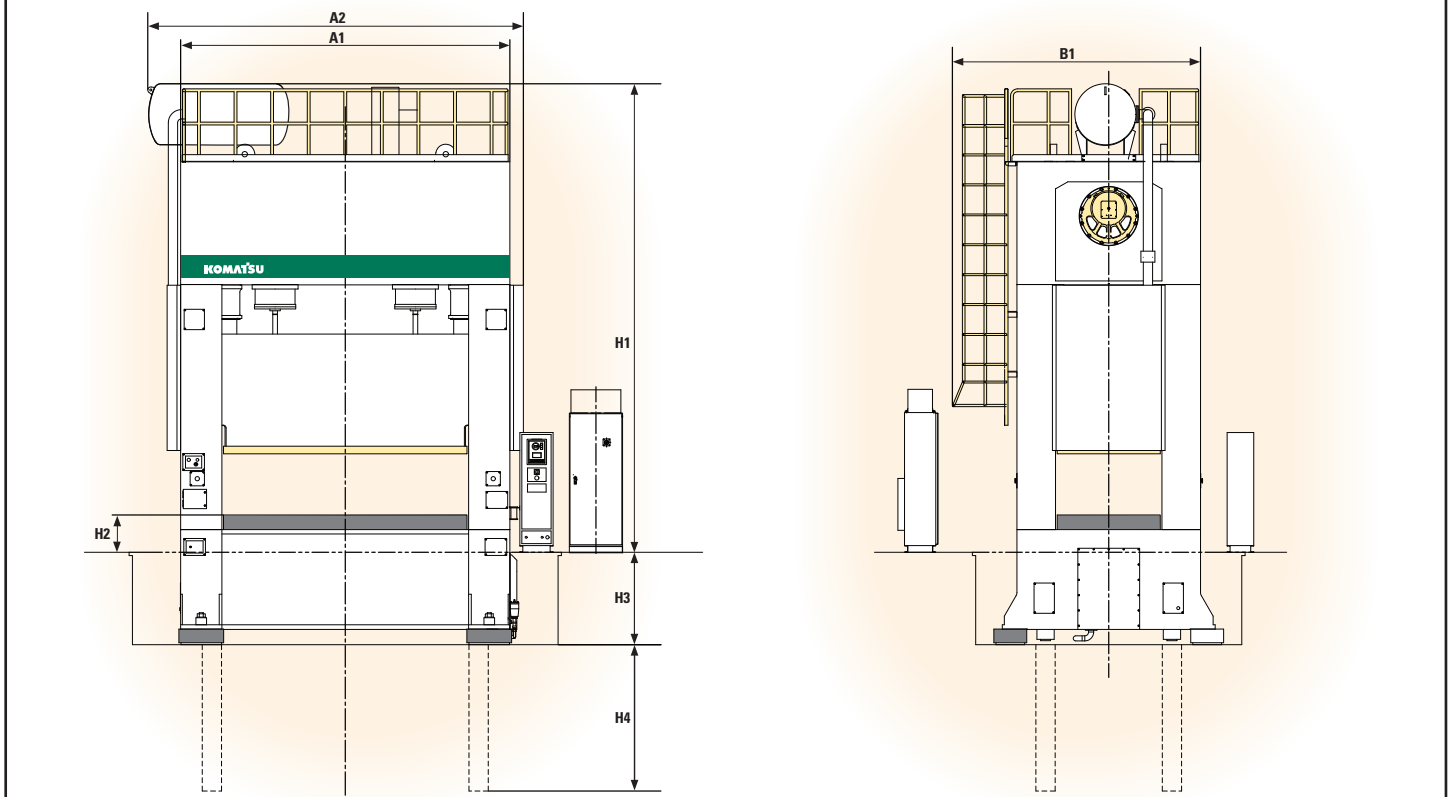

00 250 300 350 400 500 600 700 750 800

KOMATSUTM
HIGH PERFORMANCE SHOULD NOT BE OPTIONAL[©]

General View

Specifications

Model		E2G300				E2G400				E2G600				E2G800					
		(A)	(B)	(C)	(D)	(A)	(B)	(C)	(D)	(A)	(B)	(C)	(D)	(A)	(B)	(C)	(D)	(E)	(F)
Capacity	US Ton	330	330	330	330	440	440	440	440	660	660	660	660	880	880	880	880	880	880
Rating Point	INCH	.26"	.51"	.26"	.51"	.26"	.51"	.26"	.51"	.51"	.51"	.51"	.51"	.51"	.51"	.51"	.51"	.51"	.51"
Stroke	INCH	10.2"	14.1"	10.2"	14.1"	10.2"	16.1"	10.2"	16.1"	15.7"	19.7"	15.7"	19.7"	19.7"	23.6"	19.7"	23.6"	19.7"	23.6"
SPM	SPM	30 - 65	20 - 40	30 - 65	20 - 40	30 - 65	20 - 40	30 - 65	20 - 40	20 - 40	15 - 30	20 - 40	15 - 30	15 - 30	15 - 30	15 - 30	15 - 30	15 - 30	15 - 30
Die Height	INCH	37"				36.2"				36.2"				43.1"					
Slide ADJ	INCH	10.2"				12.2"				13.7"				13.7"					
Slide W x D	INCH	98.4" x 48"		122" x 61"		122" x 61"		144" x 61"		144" x 61"		168.1" x 61"		144" x 61"		168.1" x 61"		190.1" x 61"	
Bolster W x D	INCH	98.4" x 48"		122" x 61"		122" x 61"		144" x 61"		144" x 61"		168.1" x 61"		144" x 61"		168.1" x 61"		190.1" x 61"	
Side Window Opening	INCH	48.8"		63"		63"		63"		63"		63"		78.7"		78.7"		78.7"	
Counter Balance capacity	LBS	7055	10,365	10,365	10,365	10,585	11,685	11,685	11,685	17,640	17,640	22,050	22,050	17,640	17,640	22,050	22,050	22,050	22,050

Dimensions

Width	A1	INCH	136.6"	160.3"	165"	187"	180.8	222"	221.4"	244"	267.7"		
	A2	INCH	139.4"	163"	167.8"	190.6"	221.9"	249"	249.6"	273.2"	296.8"	"396.8"	
Depth	B1	INCH	126.4"	140.6"	145.7"			146.5"			170.5"		
	H1	INCH	250.4"		275.8"		282.5"		292.7"		301.4"		337.7"
Height	H2	INCH	52.8"		60.7"		61.5"		37.5"			37.5"	
	H3	INCH						39.4"	47.3"	82.7"		94.5"	
	H4	INCH					67"	86.7"			96.5"		